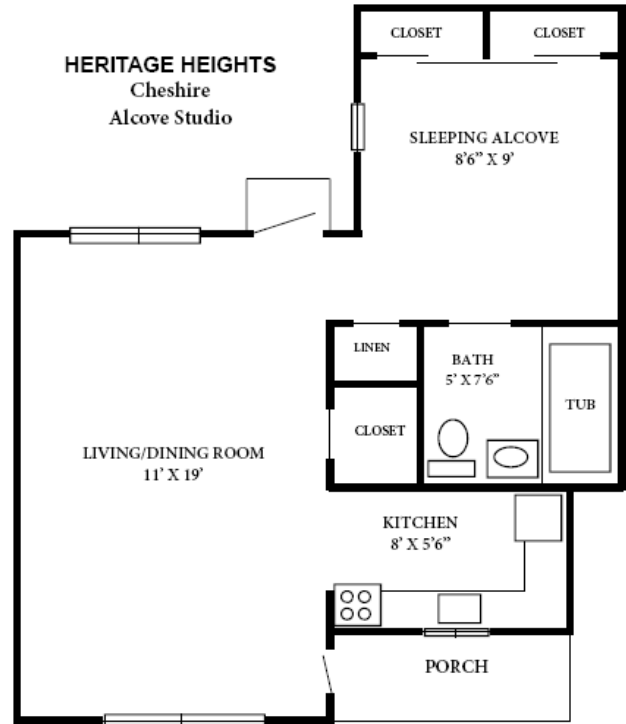

All dimensions are approximate and may vary. Floor plans may be reversed.

HERITAGE HEIGHTS
ONE BEDROOM
COTTAGE
With Laundry

All dimensions are approximate and may vary. Floor plans may be reversed.

Heritage Heights
ONE BEDROOM
COTTAGE
Hanover

All dimensions are approximate and may vary. Floor plans may be reversed.

Heritage Heights 1BR & 2BR Clusters & Studio Alcove Cottage

Havenwood-Heritage Heights

A Continuing Care Retirement Community

**HERITAGE HEIGHTS
ONE BEDROOM CLUSTER**
Nashua

**HERITAGE HEIGHTS
Cheshire
Alcove Studio**

CORRIDOR

All dimensions are approximate and may vary. Floor plans may be reversed.

All dimensions are approximate and may vary. Floor plans may be reversed.

**HERITAGE HEIGHTS
CLUSTER TWO BEDROOM/TWO BATH**