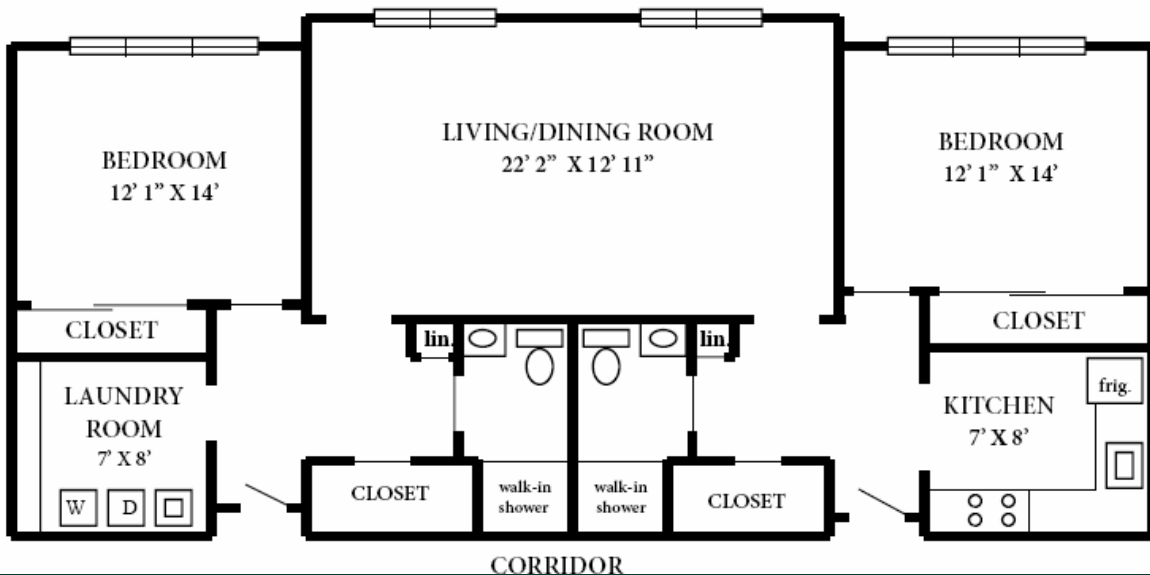

All dimensions are approximate and may vary. Floor plans may be reversed.

HERITAGE HEIGHTS
ONE BEDROOM
COTTAGE
With Laundry

All dimensions are approximate and may vary. Floor plans may be reversed.

Heritage Heights
ONE BEDROOM
COTTAGE
Hanover

All dimensions are approximate and may vary. Floor plans may be reversed.

Heritage Heights 1BR & 2BR Clusters & Studio Alcove Cottage

Havenwood-Heritage Heights

A Continuing Care Retirement Community

**HERITAGE HEIGHTS
ONE BEDROOM CLUSTER**
Nashua

**HERITAGE HEIGHTS
Cheshire
Alcove Studio**

CORRIDOR

All dimensions are approximate and may vary. Floor plans may be reversed.

All dimensions are approximate and may vary. Floor plans may be reversed.

**HERITAGE HEIGHTS
CLUSTER TWO BEDROOM/TWO BATH**