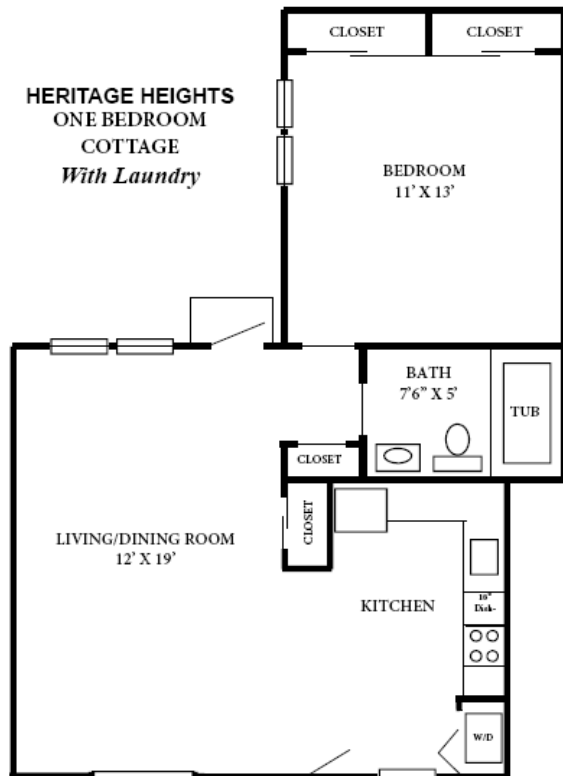

All dimensions are approximate and may vary. Floor plans may be reversed.

All dimensions are approximate and may vary. Floor plans may be reversed.

Heritage Heights 1BR Cottages

Havenwood-Heritage Heights

A Continuing Care Retirement Community

HERITAGE HEIGHTS
1BR Cottage with Den
(1 1/2 BATH)

All dimensions are approximate and may vary. Floor Plans may be reversed.

HERITAGE HEIGHTS
Conway
One Bedroom Cottage

All dimensions are approximate and may vary. Floor plans may be reversed.

HERITAGE HEIGHTS
ONE BEDROOM
COTTAGE
With Laundry

All dimensions are approximate and may vary. Floor plans may be reversed.

Heritage Heights
ONE BEDROOM
COTTAGE
Hanover