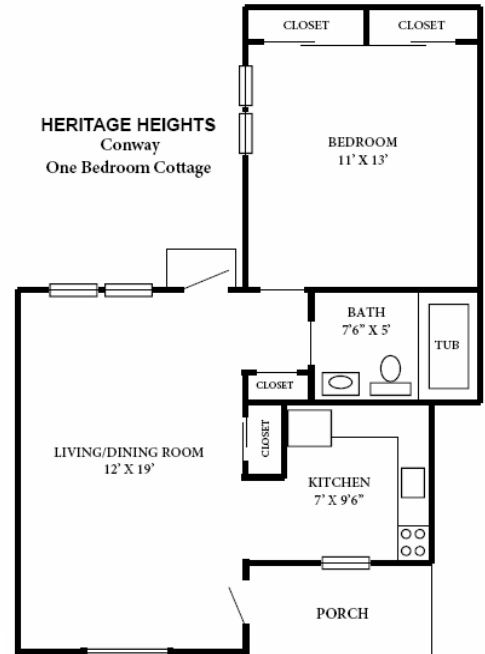

All dimensions are approximate and may vary. Floor plans may be reversed.

All dimensions are approximate and may vary. Floor plans may be reversed.

Heritage Heights 1BR Cottages

Havenwood-Heritage Heights

A Continuing Care Retirement Community

HERITAGE HEIGHTS
1BR Cottage with Den
(1 1/2 BATH)

All dimensions are approximate and may vary. Floor Plans may be reversed.

HERITAGE HEIGHTS
Conway
One Bedroom Cottage

All dimensions are approximate and may vary. Floor plans may be reversed.

HERITAGE HEIGHTS
ONE BEDROOM
COTTAGE
With Laundry

All dimensions are approximate and may vary. Floor plans may be reversed.

Heritage Heights
ONE BEDROOM
COTTAGE
Hanover